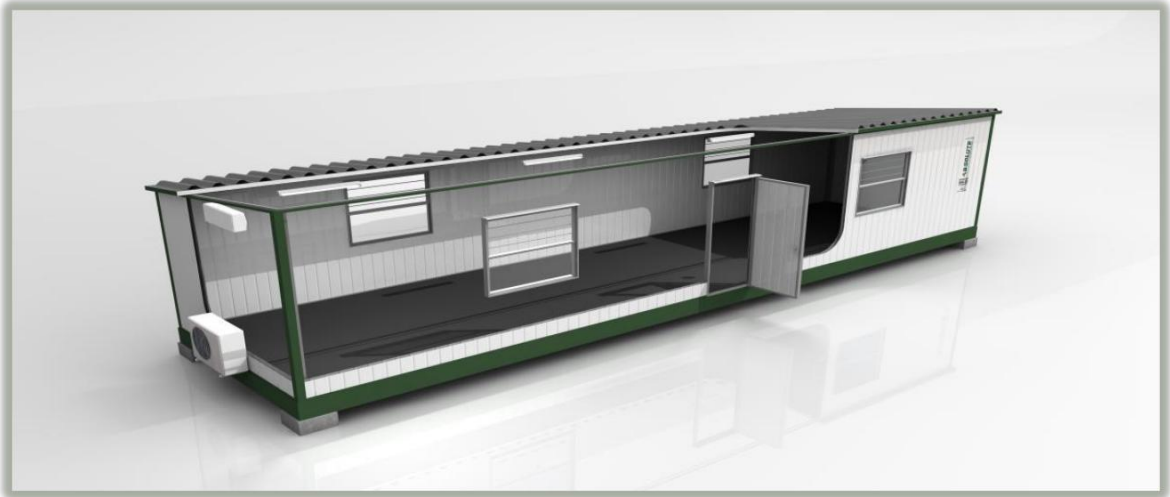

# Park Home

12m x 3m

**ABSOLUTE**  
CONTAINERS

- 50mm EPS Insulation with Chromadek Walls Inside
- Rubberised Floors
- Electrics Including Distribution Board, 4 Lights & 4 Plugs.
- 2 x 12000BTU Air-Conditioner
- 4 x Aluminum PT1212 Windows with Blinds
- Aluminum Framed Composite Door with 3 Lever Lock

## FLOOR PLAN